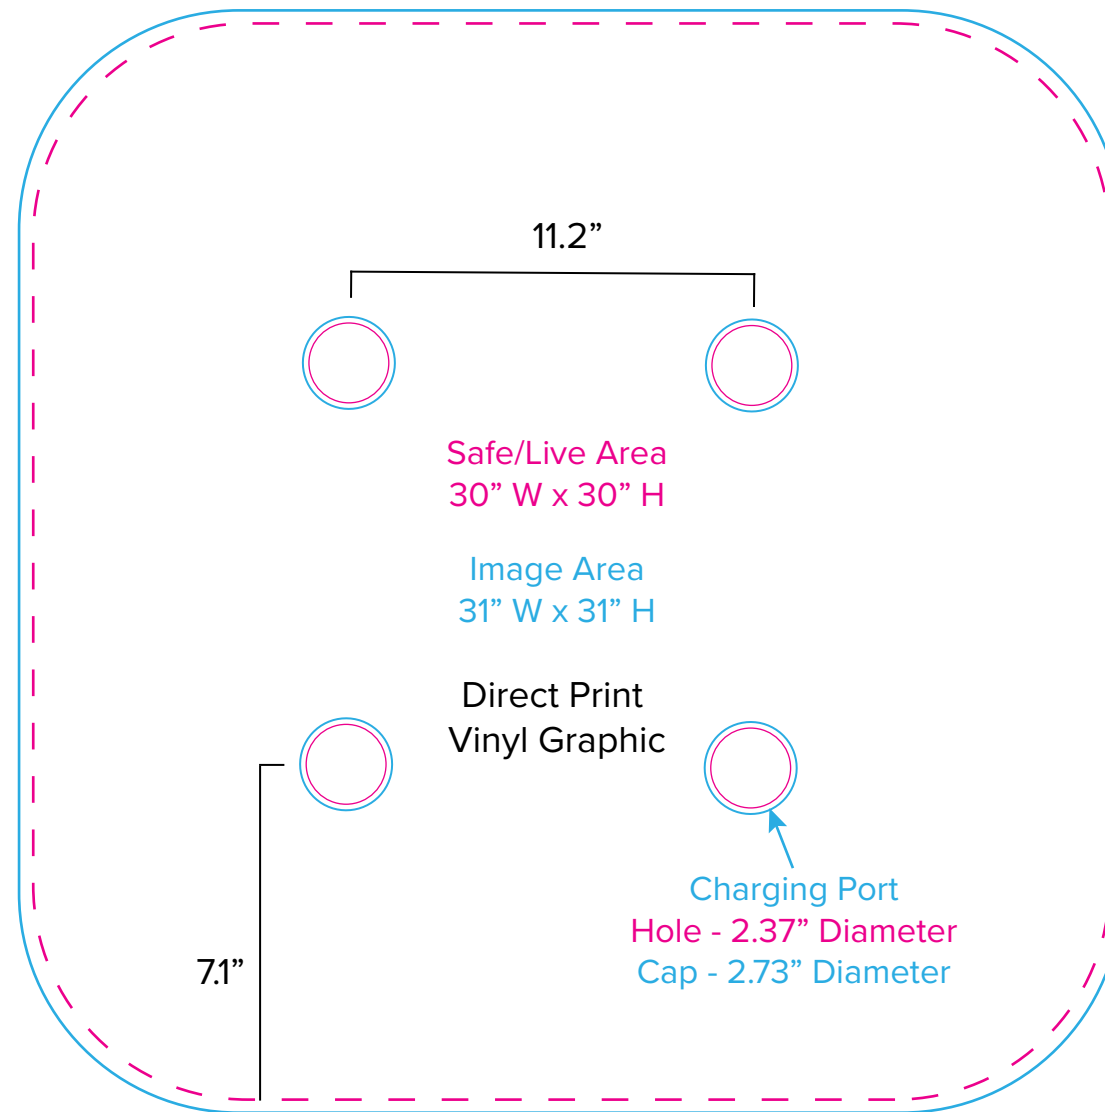

Graphic Template

Wireless Charging Coffee Table – Direct Print Vinyl Graphic

NOTE: All Raster Art (jpg, tiff,psd, png, etc.) must be at least 100 dpi at print size.
Standard kits are often customized. Please check with Customer Service to ensure that this template matches your specific job.